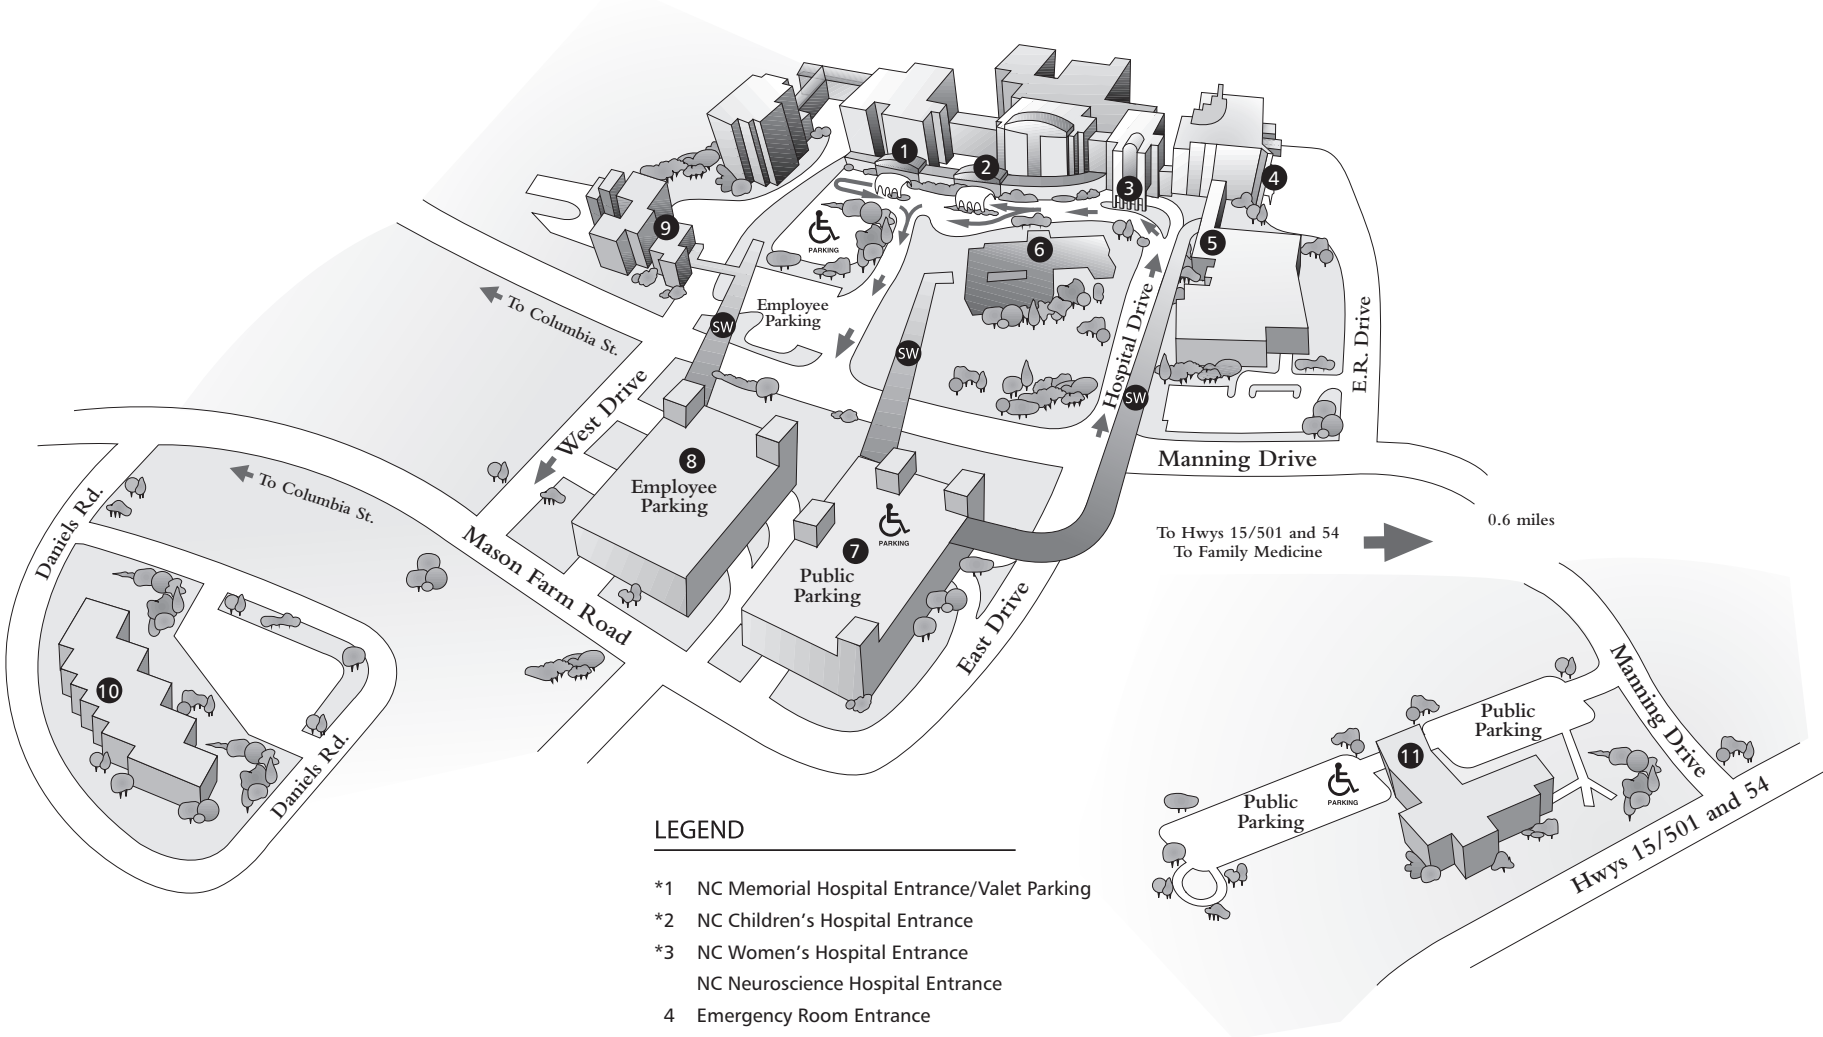

UNC HEALTH CARE MAIN MEDICAL CAMPUS

LEGEND

- *1 NC Memorial Hospital Entrance/Valet Parking
- *2 NC Children’s Hospital Entrance
- *3 NC Women’s Hospital Entrance
NC Neuroscience Hospital Entrance
- 4 Emergency Room Entrance
- *5 NC Cancer Hospital Entrance (Opening Late Summer 2009)
- *6 Gravely Building/NC Clinical Cancer Center
- *7 Public Parking (Dogwood Deck)
- *8 Employee Parking (Cardinal Deck)
- 9 School of Dentistry Entrance
- 10 Ambulatory Care Center
- 11 Family Medicine Entrance
- SW Skywalk

* Golf Cart Shuttle Available