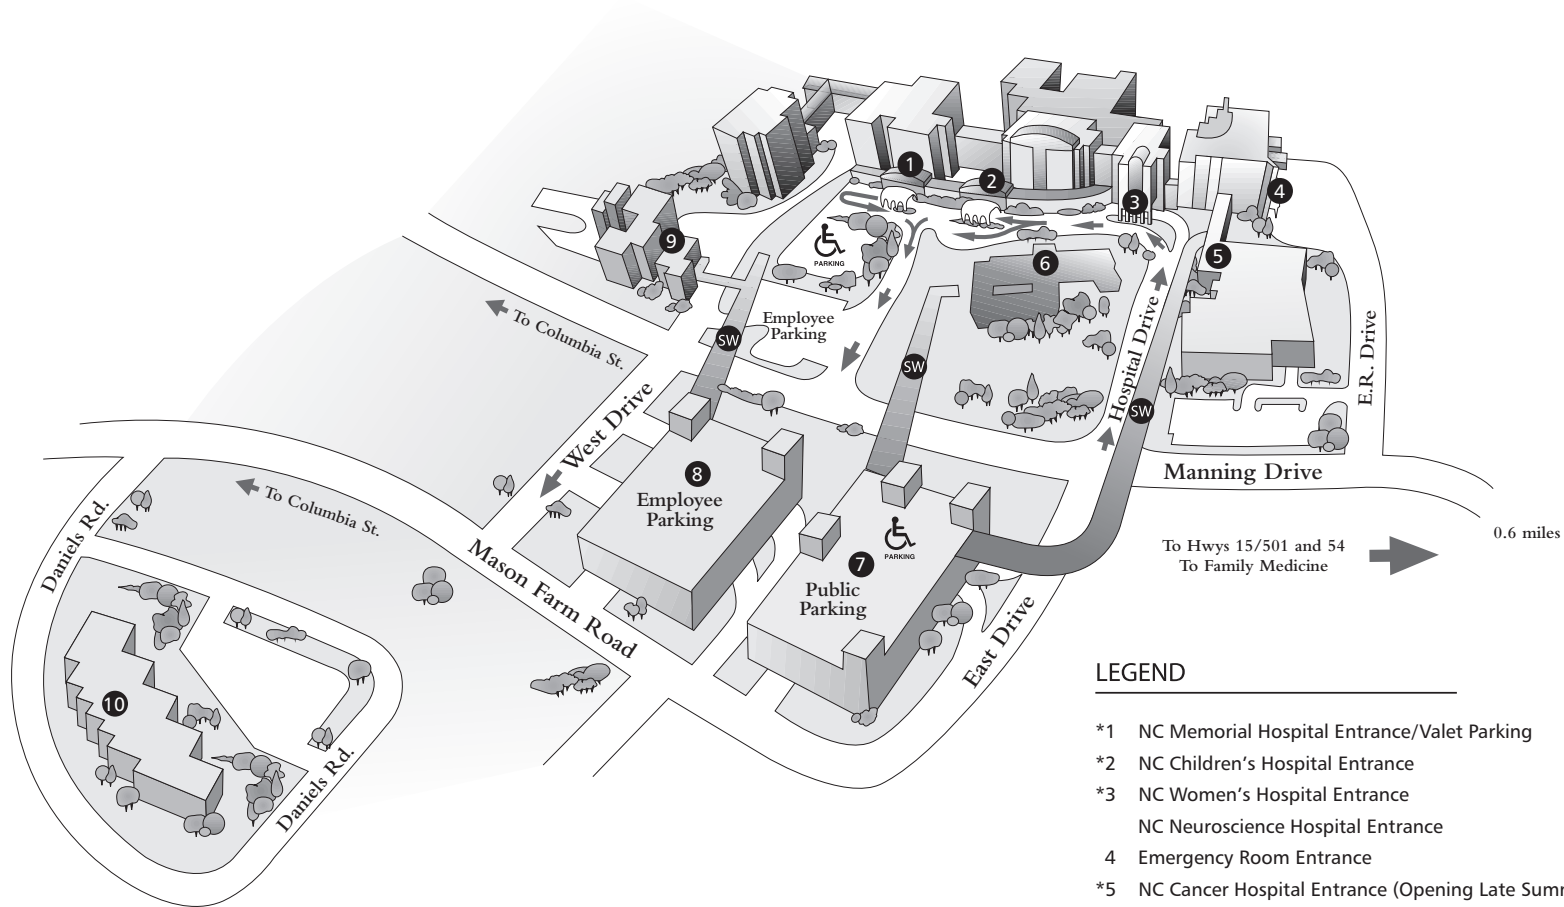

UNC HEALTH CARE MAIN MEDICAL CAMPUS

LEGEND

- *1 NC Memorial Hospital Entrance/Valet Parking
- *2 NC Children's Hospital Entrance
- *3 NC Women's Hospital Entrance
- NC Neuroscience Hospital Entrance
- 4 Emergency Room Entrance
- *5 NC Cancer Hospital Entrance (Opening Late Summer 2009)
- *6 Gravely Building/NC Clinical Cancer Center
- *7 Public Parking (Dogwood Deck)
- *8 Employee Parking (Cardinal Deck)
- 9 School of Dentistry Entrance
- 10 Ambulatory Care Center
- SW Skywalk

* Golf Cart Shuttle Available