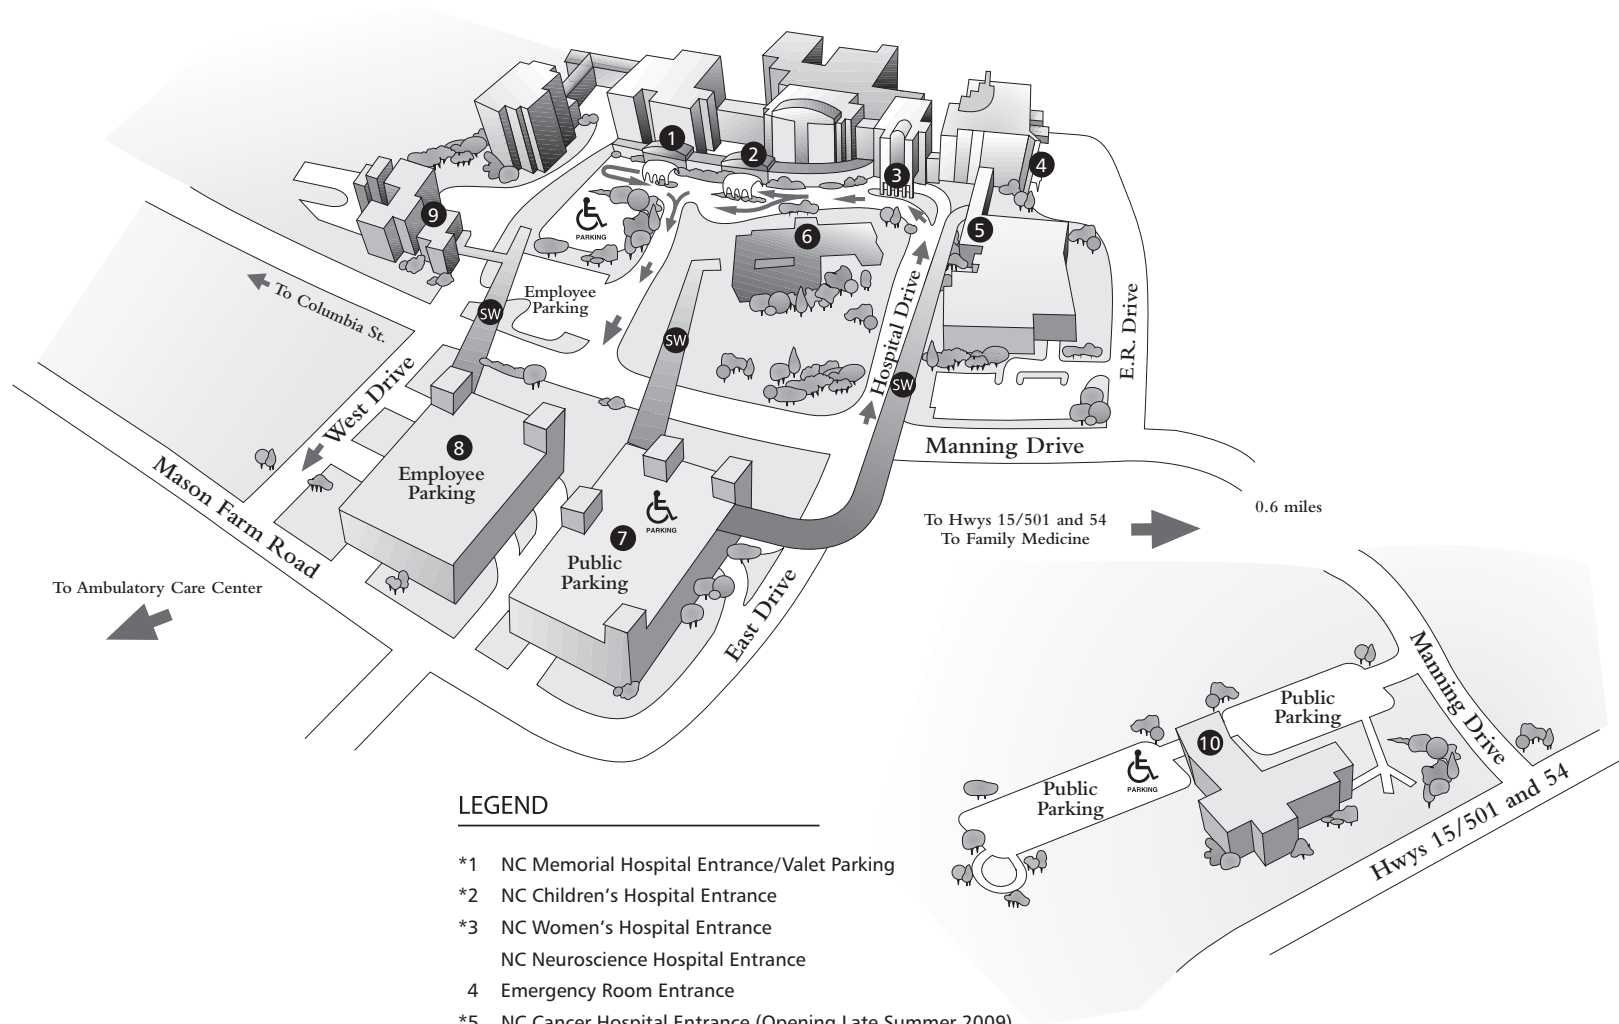

UNC HEALTH CARE MAIN MEDICAL CAMPUS

LEGEND

- *1 NC Memorial Hospital Entrance/Valet Parking
- *2 NC Children's Hospital Entrance
- *3 NC Women's Hospital Entrance
NC Neuroscience Hospital Entrance
- 4 Emergency Room Entrance
- *5 NC Cancer Hospital Entrance (Opening Late Summer 2009)
- *6 Gravelly Building/NC Clinical Cancer Center
- *7 Public Parking (Dogwood Deck)
- *8 Employee Parking (Cardinal Deck)
- 9 School of Dentistry Entrance
- 10 Family Medicine Entrance
- SW Skywalk

* Golf Cart Shuttle Available