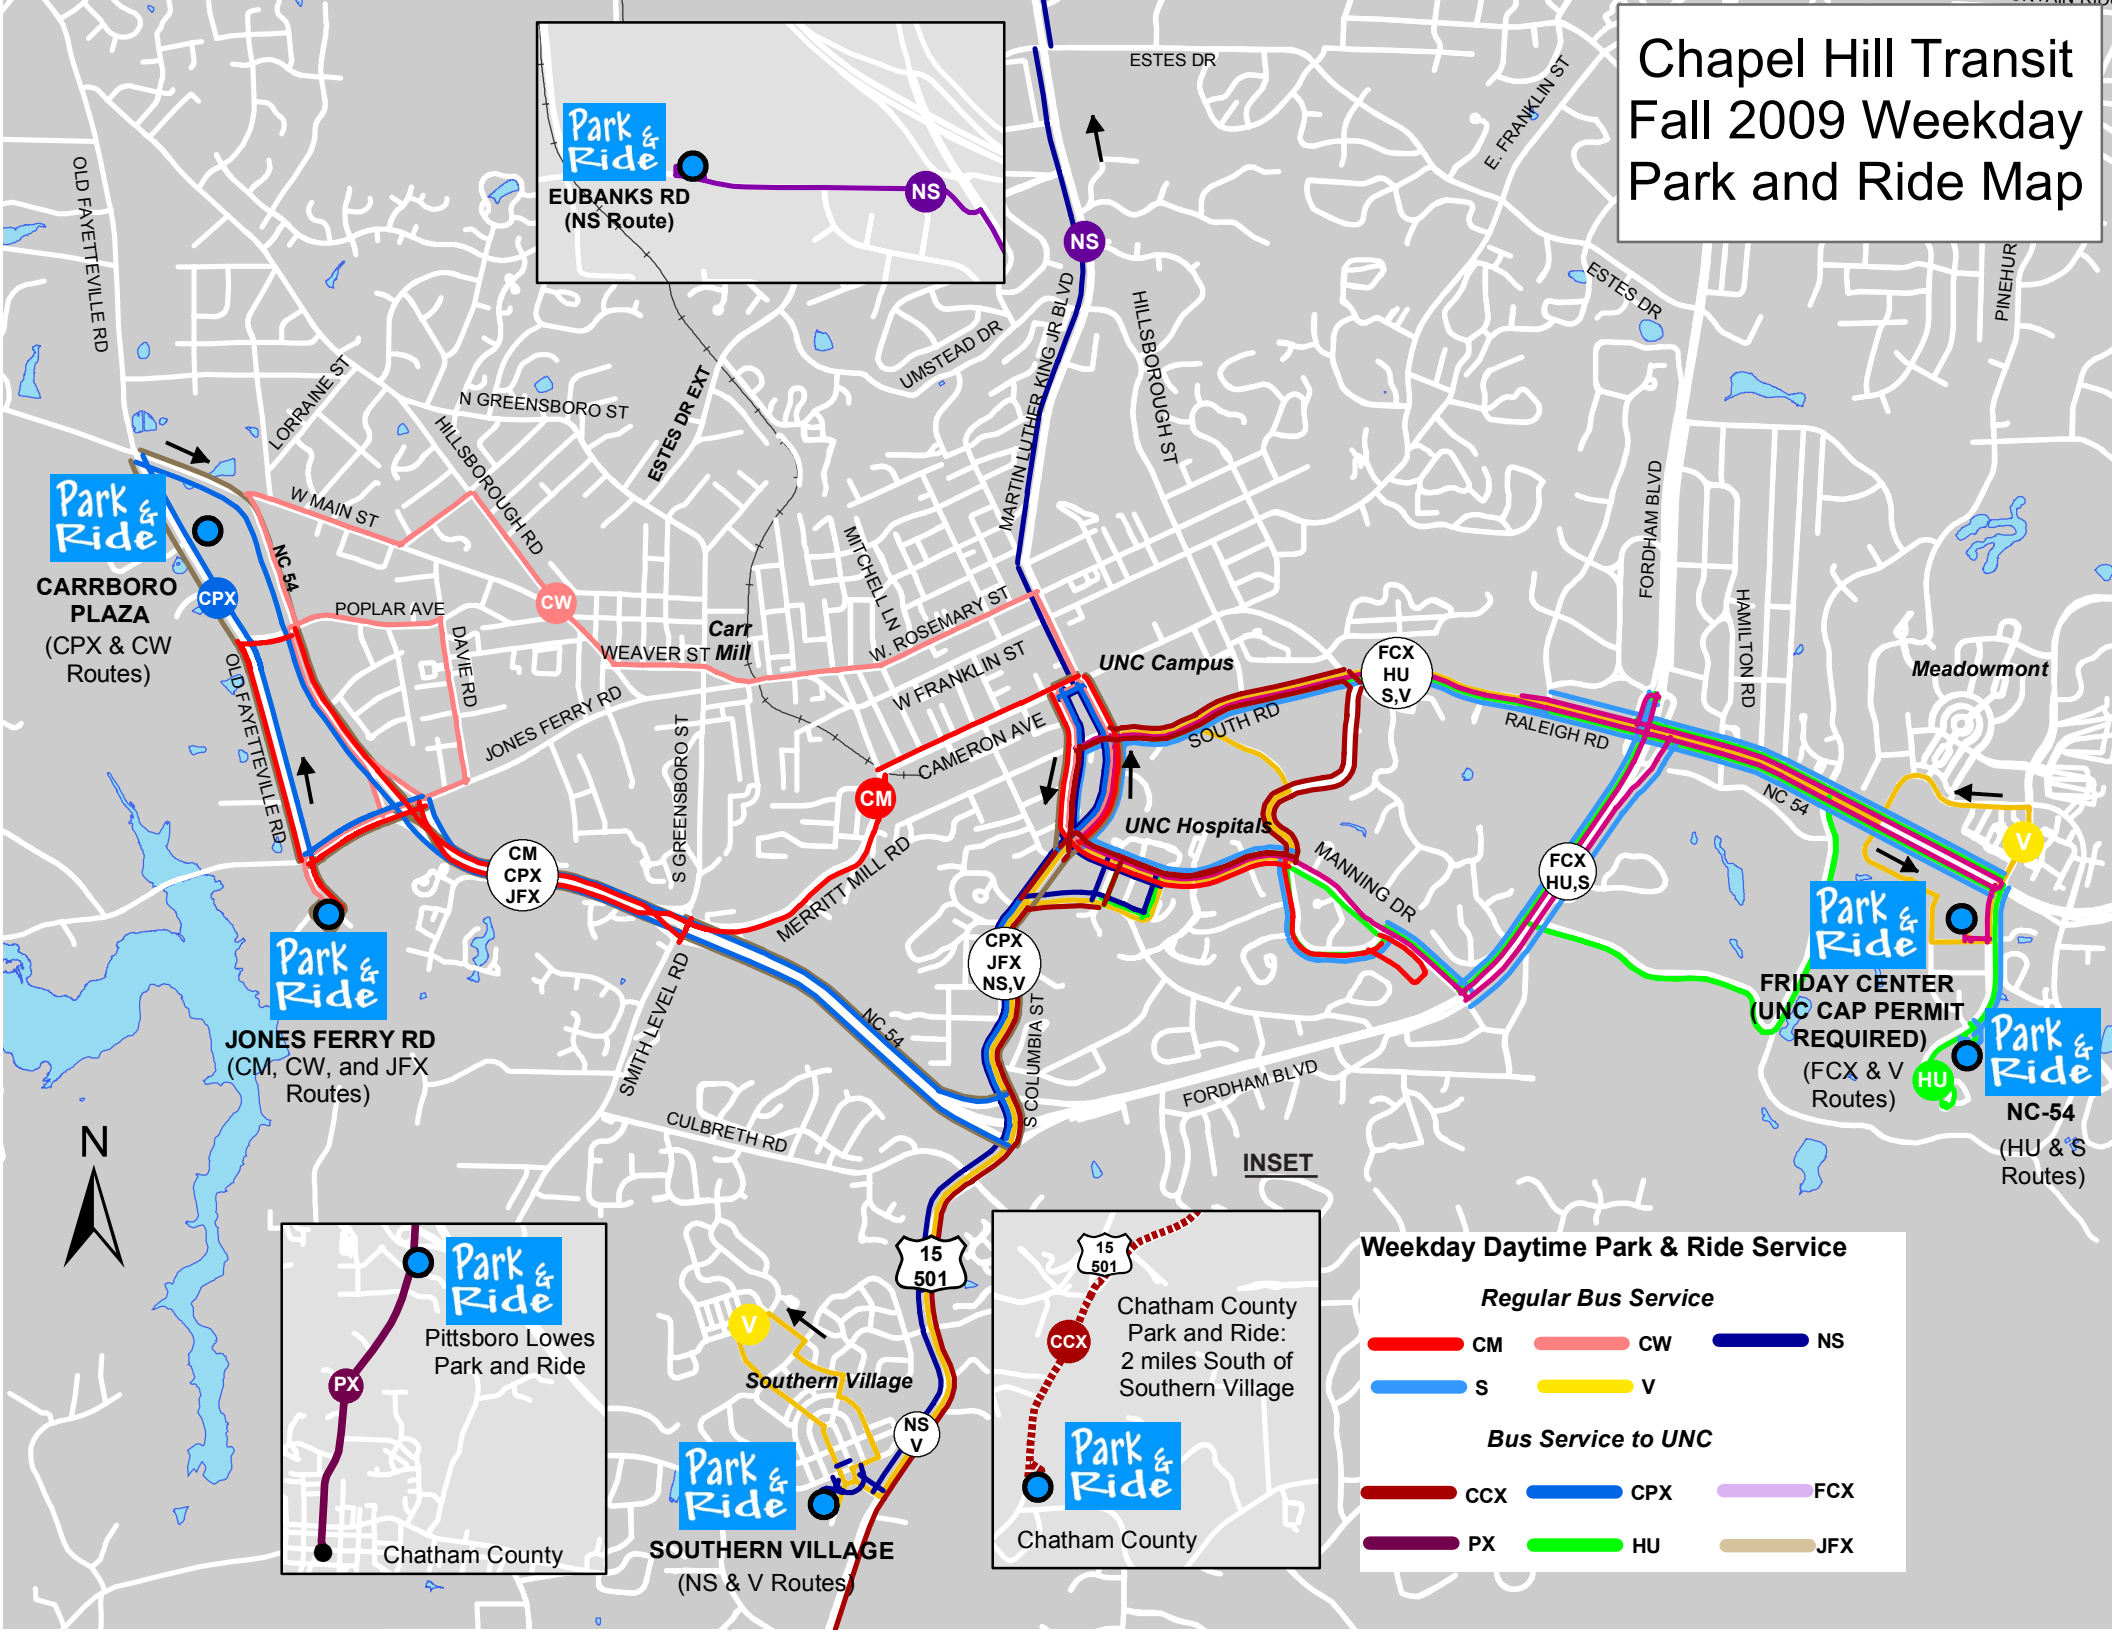

Chapel Hill Transit Fall 2009 Weekday Park and Ride Map

Park & Ride
EUBANKS RD
(NS Route)

Park & Ride
CARRBORO PLAZA
(CPX & CW Routes)

Park & Ride
JONES FERRY RD
(CM, CW, and JFX Routes)

Park & Ride
FRIDAY CENTER
(UNC CAP PERMIT REQUIRED)
(FCX & V Routes)

Park & Ride
NC-54
(HU & S Routes)

Park & Ride
Pittsboro Lowes Park and Ride

Chatham County

Park & Ride
SOUTHERN VILLAGE
(NS & V Routes)

Park & Ride
Chatham County

Chatham County Park and Ride:
2 miles South of Southern Village

Weekday Daytime Park & Ride Service

Regular Bus Service		
CM	CW	NS
S	V	
Bus Service to UNC		
CCX	CPX	FCX
PX	HU	JFX

INSET