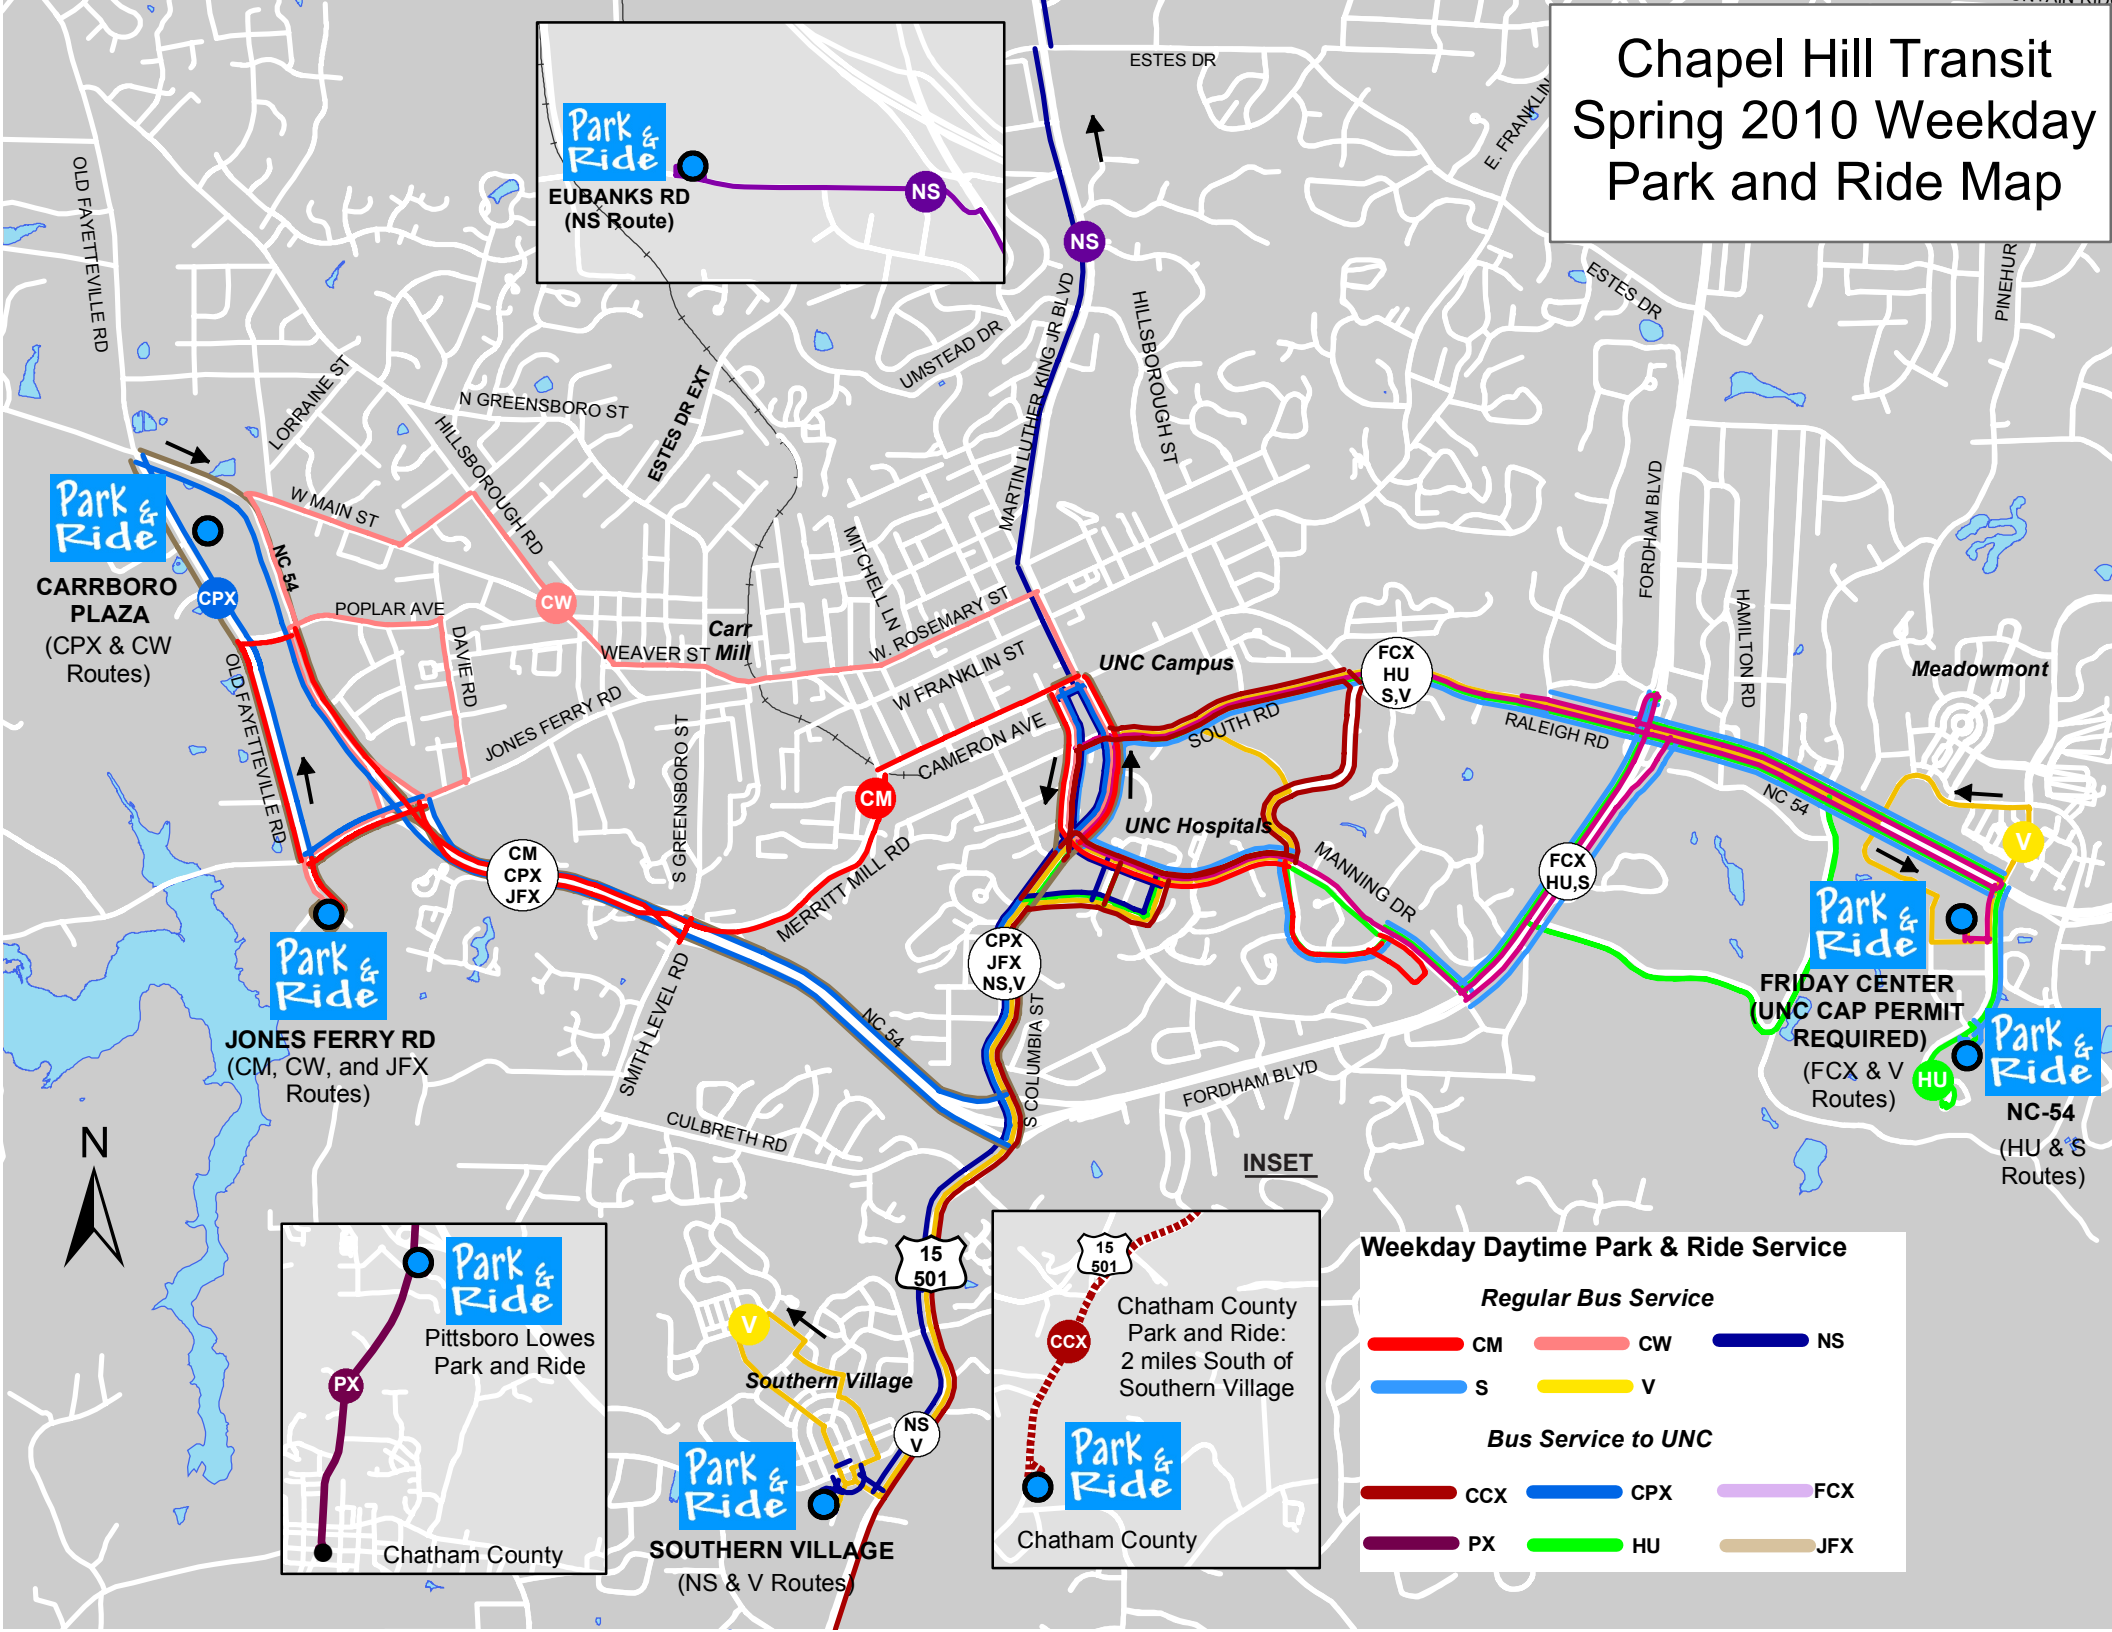

Chapel Hill Transit Spring 2010 Weekday Park and Ride Map

Park & Ride
EUBANKS RD
(NS Route)

Park & Ride
CARRBORO PLAZA
(CPX & CW Routes)

Park & Ride
JONES FERRY RD
(CM, CW, and JFX Routes)

Park & Ride
FRIDAY CENTER
(UNC CAP PERMIT REQUIRED)
(FCX & V Routes)

Park & Ride
NC-54
(HU & S Routes)

Park & Ride
Pittsboro Lowes Park and Ride

Chatham County

Park & Ride
SOUTHERN VILLAGE
(NS & V Routes)

Park & Ride
Chatham County

Chatham County Park and Ride:
2 miles South of Southern Village

Weekday Daytime Park & Ride Service

Regular Bus Service		
CM	CW	NS
S	V	
Bus Service to UNC		
CCX	CPX	FCX
PX	HU	JFX